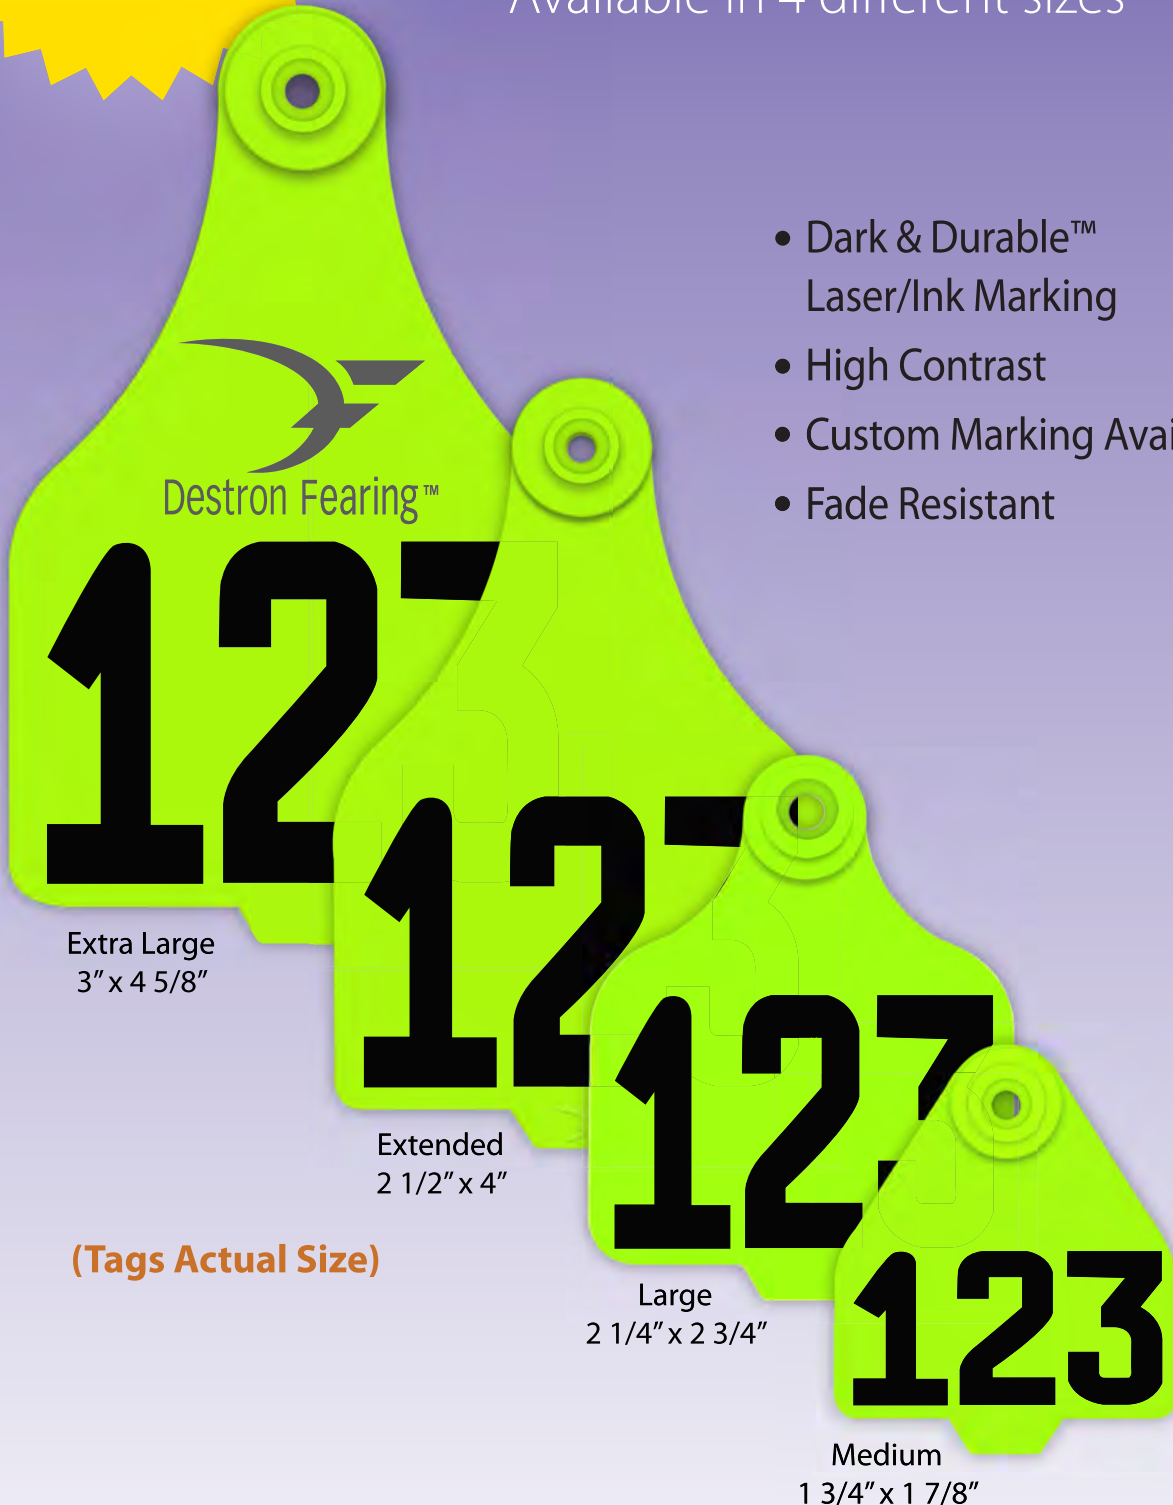

Kane Edmonton 780-453-1516/800-252-7547
Kane Saskatoon 306-249-5263/800-601-5263

Tags

Brisket Tags

Boc-Loc Tags - Pink

Pre numbered or blank plastic brisket tags are attached by punching a hole through the animals dewlap. Hasp is inserted through the hole, tag is put onto hasp and excess hasp is then bent at 90° angle to hold tag on. Custom printing is available.

KVS	Info	Color	Pack	Vendor
187-500	Blank	Red	25	Bocks
187-502	1-25	Red	25	Bocks
187-504	26-50	Red	25	Bocks
187-506	51-75	Red	25	Bocks
187-508	76-100	Red	25	Bocks

Boc-Loc Tags - White

Pre numbered or blank plastic brisket tags are attached by punching a hole through the animals dewlap. Hasp is inserted through the hole, tag is put onto hasp and excess hasp is then bent at 90° angle to hold tag on. Custom printing is available.

KVS	Info	Color	Pack	Vendor
187-600	Blank	White	25	Bocks
187-602	1-25	White	25	Bocks
187-604	26-50	White	25	Bocks
187-606	51-75	White	25	Bocks
187-608	76-100	White	25	Bocks

Boc-Loc Tags - Yellow

Pre numbered or blank plastic brisket tags are attached by punching a hole through the animals dewlap. Hasp is inserted through the hole, tag is put onto hasp and excess hasp is then bent at 90° angle to hold tag on. Custom printing is available.

Edmonton • 780.453.1516
Cambridge • 519.740.0733

New!

Vibrant Neon Green

Available in 4 different sizes

- Dark & Durable™
Laser/Ink Marking
- High Contrast
- Custom Marking Available
- Fade Resistant

Extra Large
3" x 4 5/8"